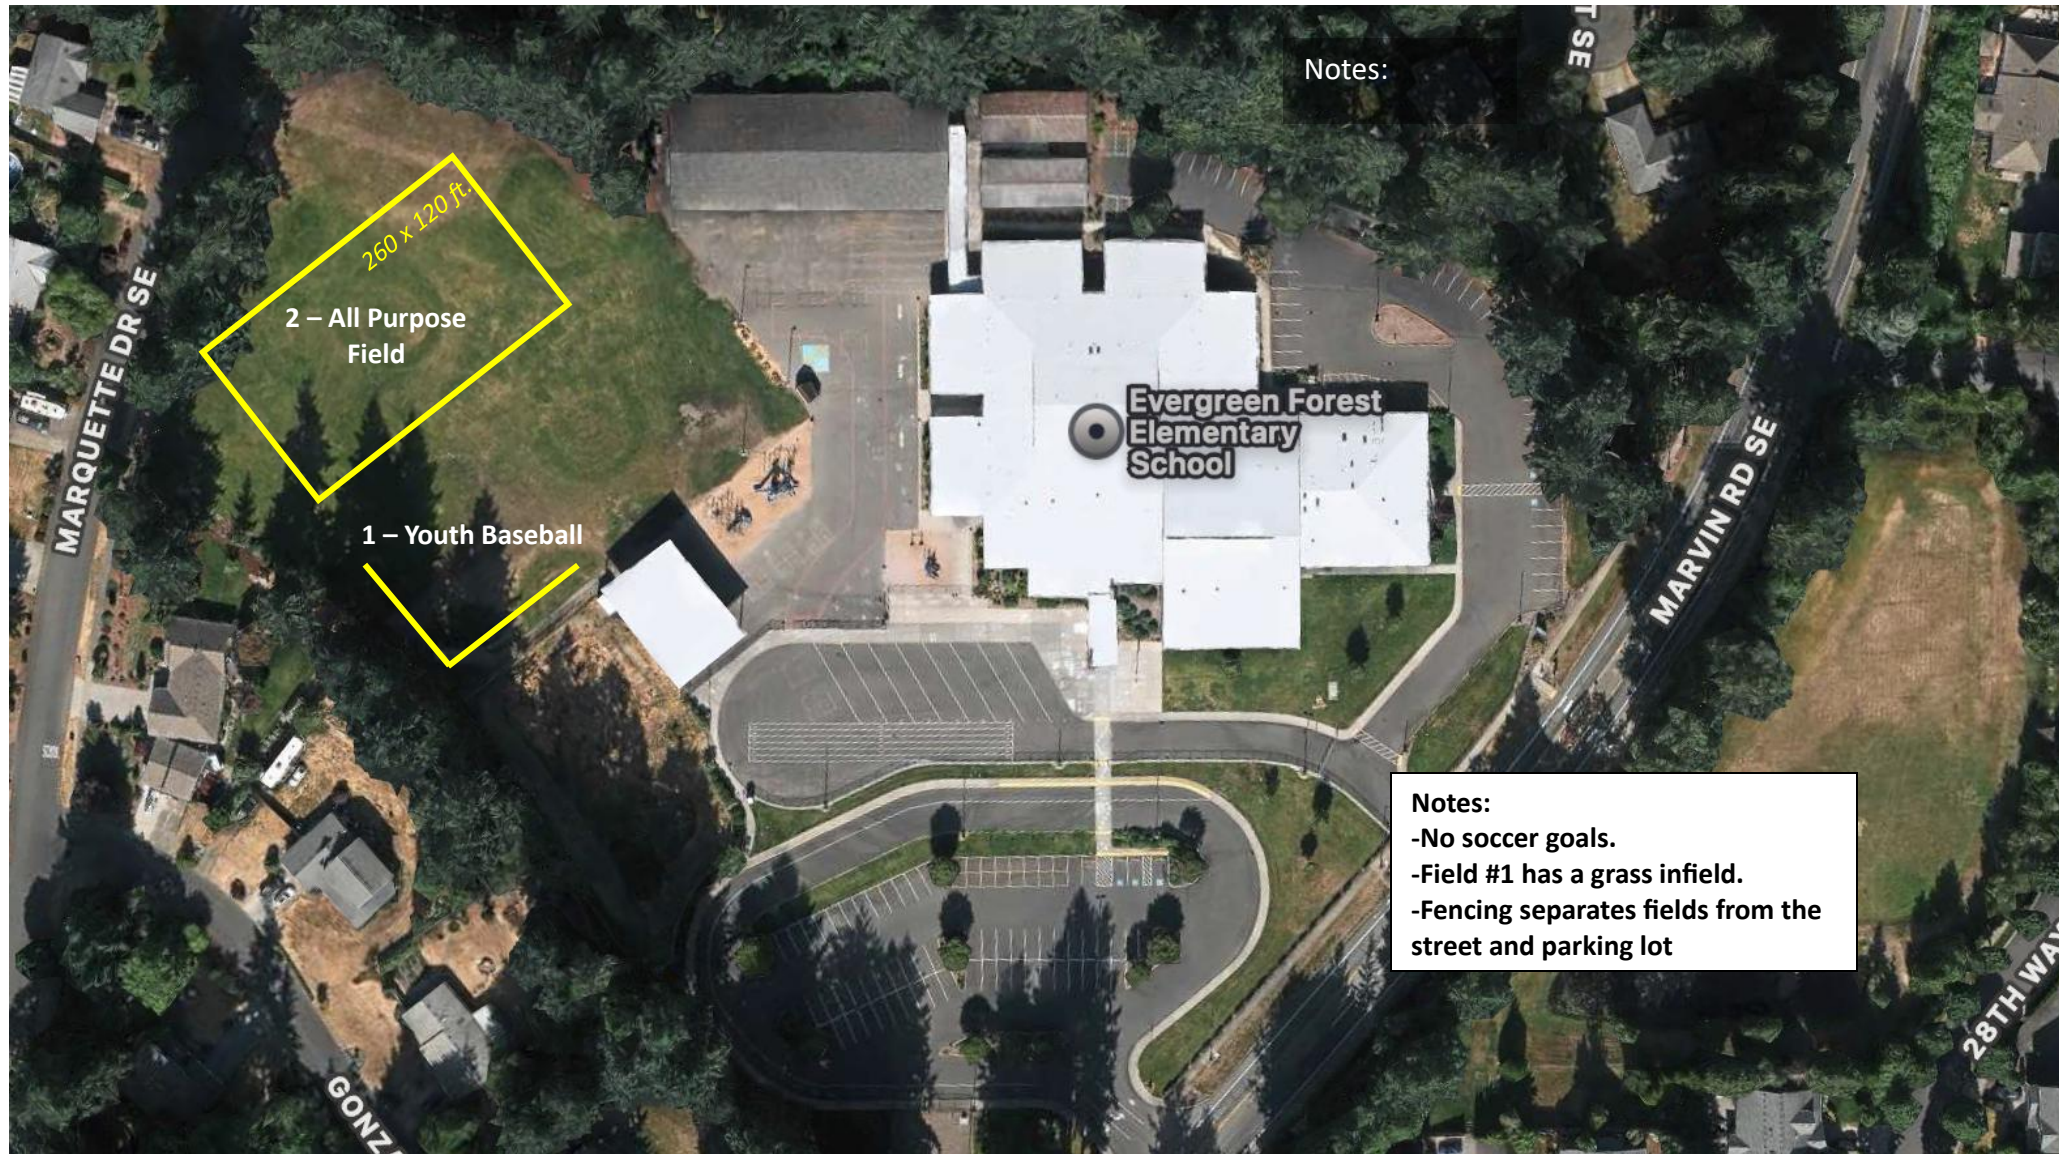

Evergreen Forest Elementary School

3025 Marvin RD SE

Olympia, WA 98503

Updated: January, 2025

LACEY PARKS

CULTURE & RECREATION

Notes:

Notes:
-No soccer goals.
-Field #1 has a grass infield.
-Fencing separates fields from the street and parking lot