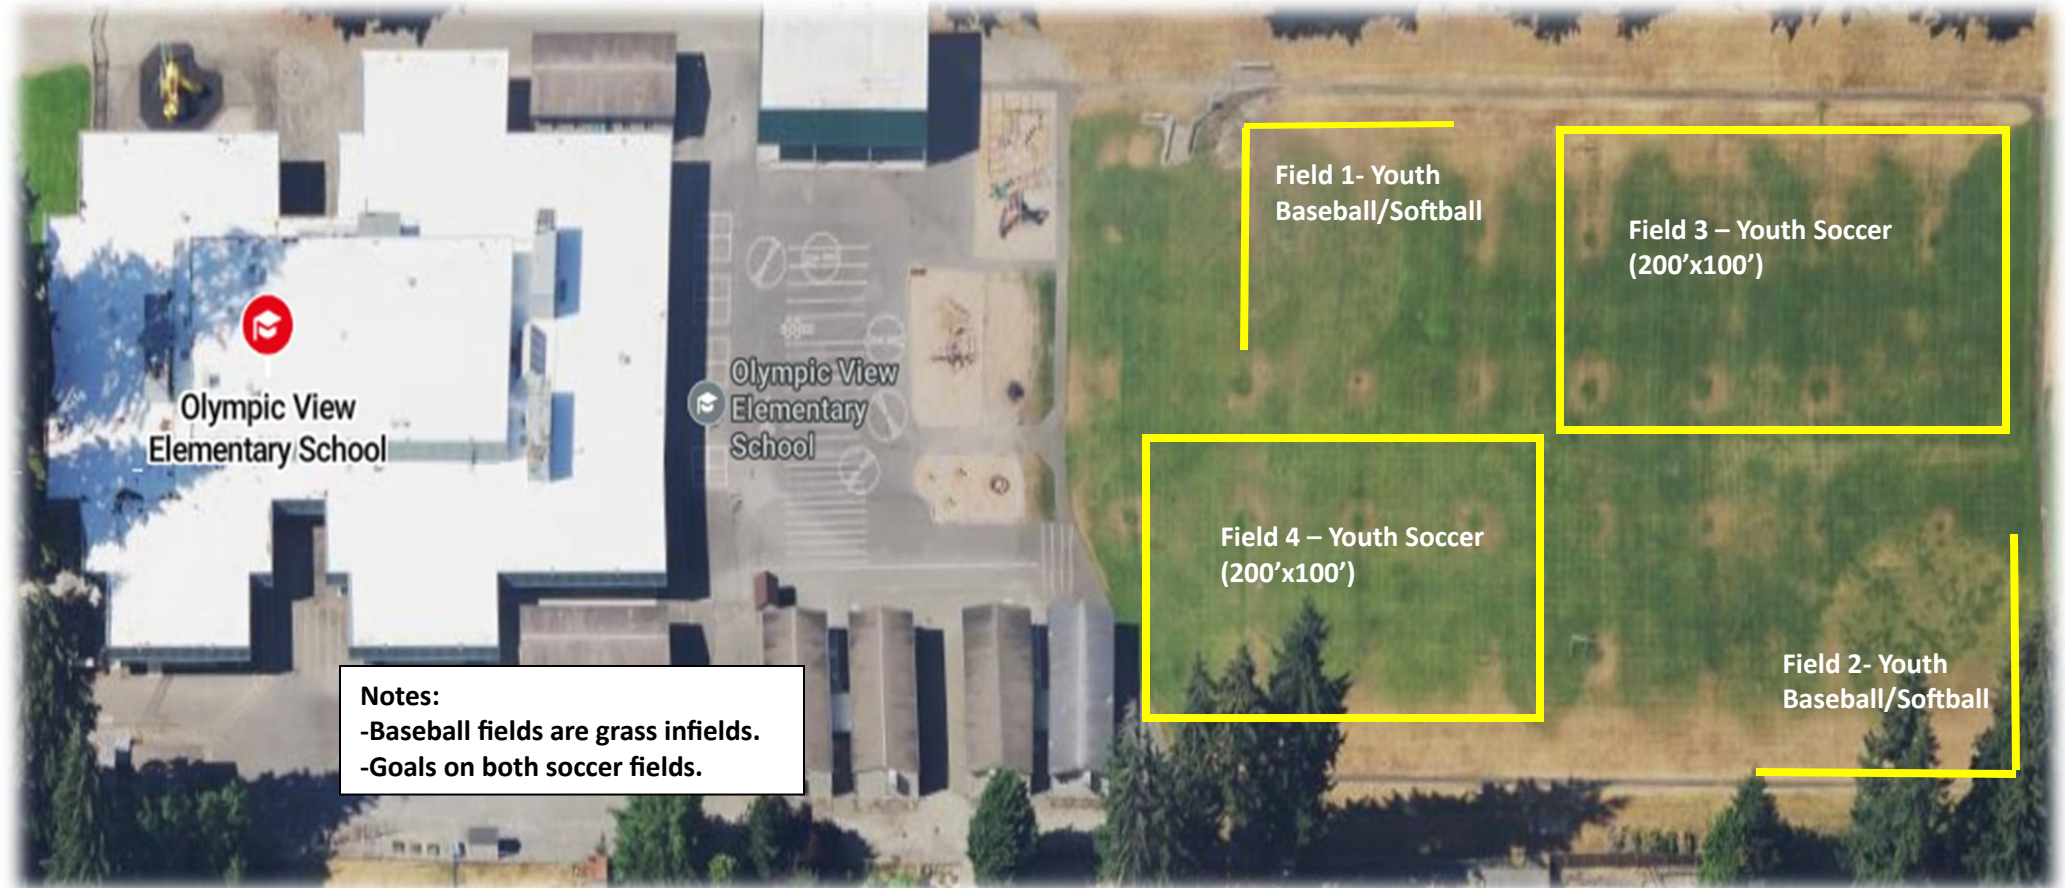

Olympic View Elementary School

1330 Horne St NE

Olympia, WA 98516

Updated: January, 2025

LACEY PARKS

CULTURE & RECREATION

Field 1- Youth
Baseball/Softball

Field 3 – Youth Soccer
(200'x100')

Field 4 – Youth Soccer
(200'x100')

Field 2- Youth
Baseball/Softball

Notes:
-Baseball fields are grass infields.
-Goals on both soccer fields.