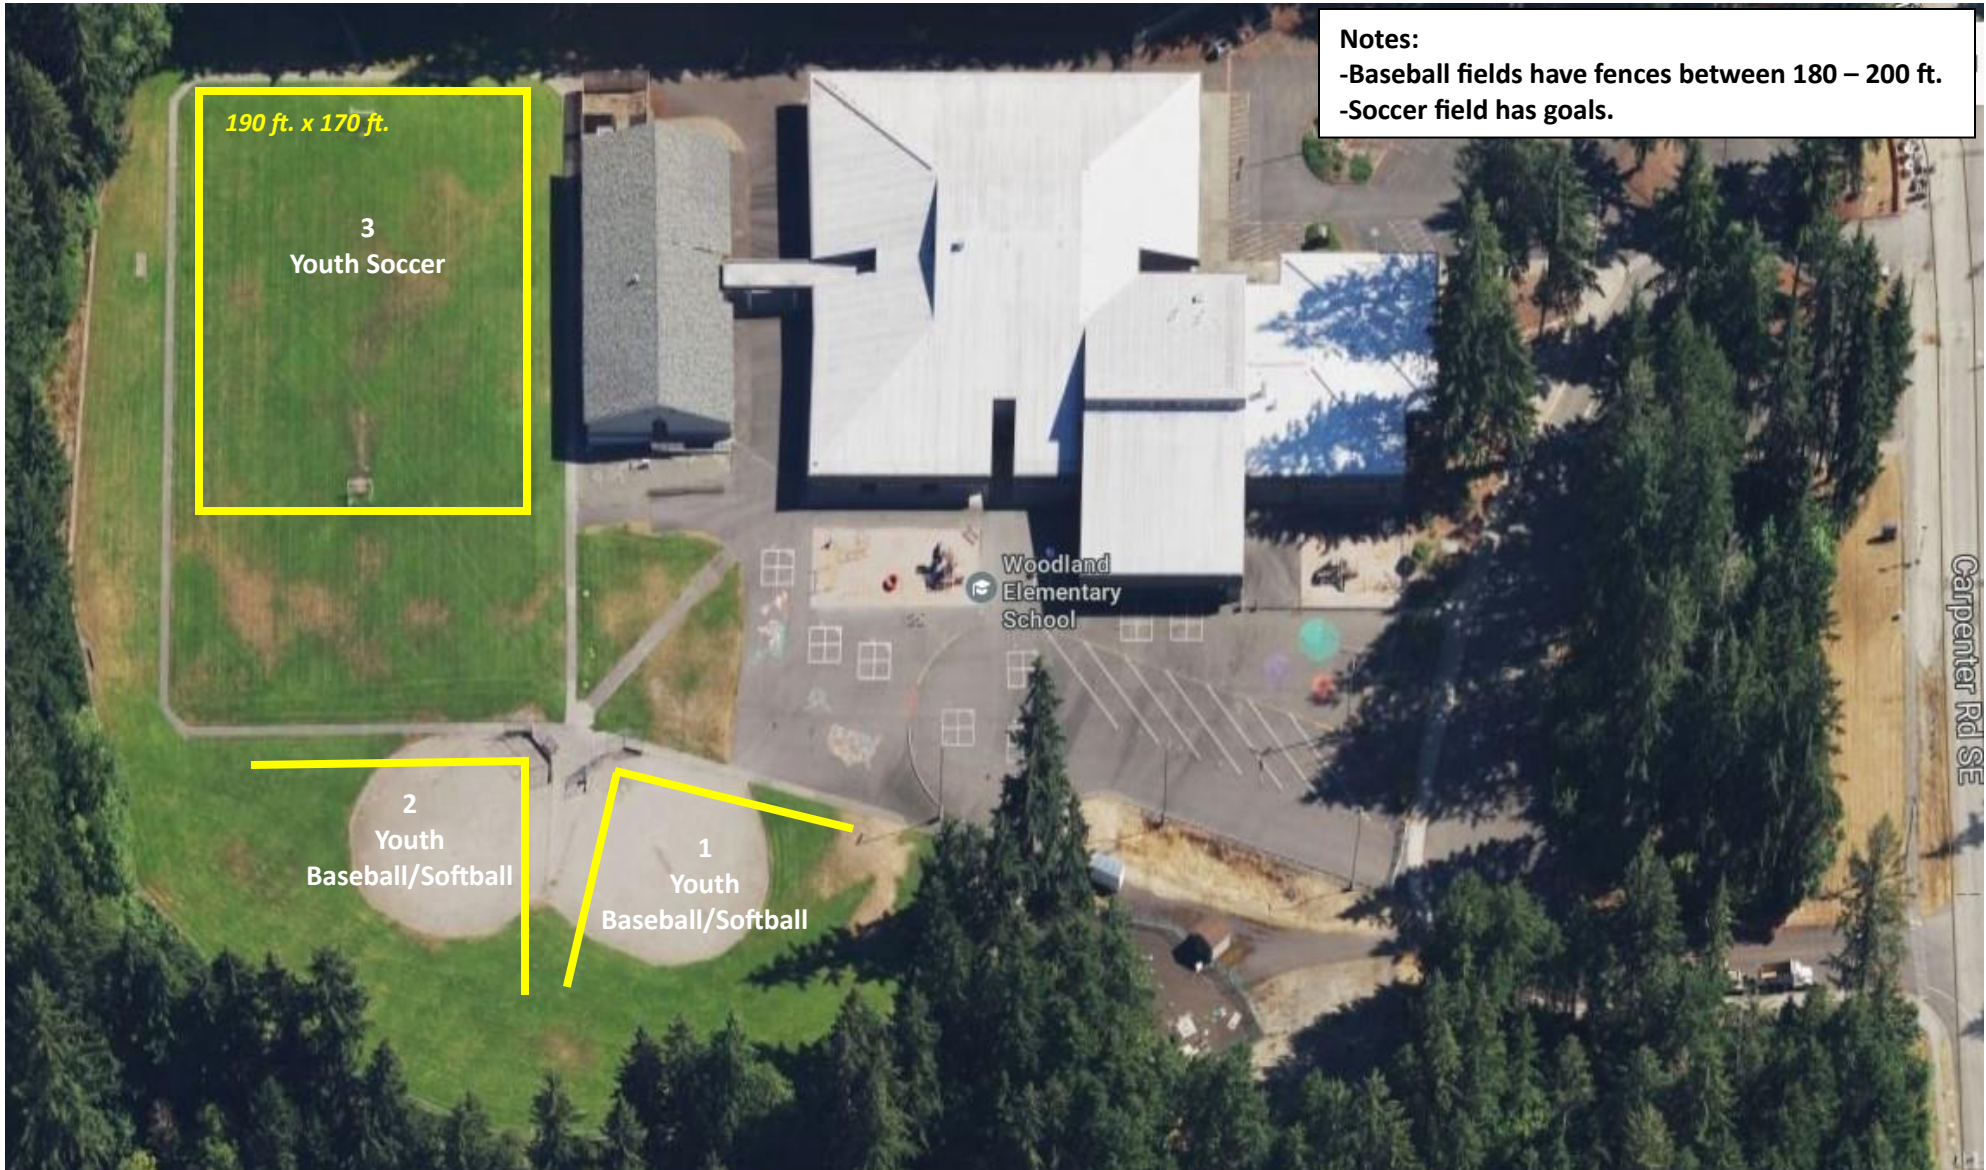

Woodland Elementary School

4630 Carpenter Rd SE

Lacey, WA 98503

Updated: January, 2025

LACEY PARKS

CULTURE & RECREATION

Notes:
-Baseball fields have fences between 180 – 200 ft.
-Soccer field has goals.

Carpenter Rd SE